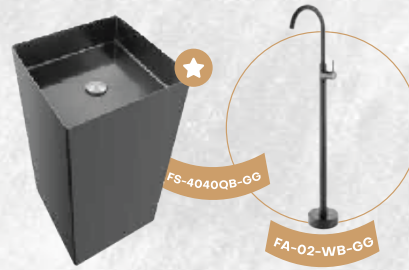

HSN CODE: 73241000

Size: 396x396x830mm  
Colour: Gold  
MRP: 36,600/-

**SQUARE  
WASH BASIN**

HSN CODE: 73241000

Size: 396x396x830mm  
Colour: Rose Gold  
MRP: 36,600/-

SQUARE STANDING WASH BASIN WITH FAUCET (TABLE TOP)

**SQUARE WASH BASIN WITH FAUCET (TABLE TOP)**  
FLOOR STANDING BASIN MIXER  
HSN CODE: 73241000 | 84818090

Size: 396x396x830mm  
Colour: Gun Black  
MRP: 45,100/-

**SQUARE WASH BASIN WITH FAUCET (TABLE TOP)**  
FLOOR STANDING BASIN MIXER  
HSN CODE: 73241000 | 84818090