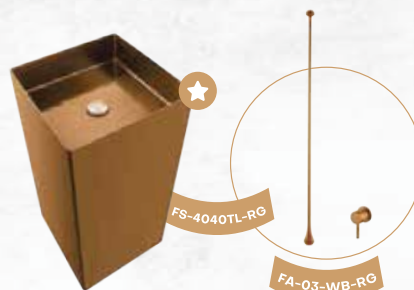

SQUARE WASH BASIN WITH FAUCET (SENSOR CONTROL)
CELLING BASIN MIXER WITH SENSOR CONTROL AND DECK TYPE CONTROL
HSN CODE: 73241000 | 84818090

Size: 396x396x830mm
Colour: Rose Gold
MRP: 66,000/-