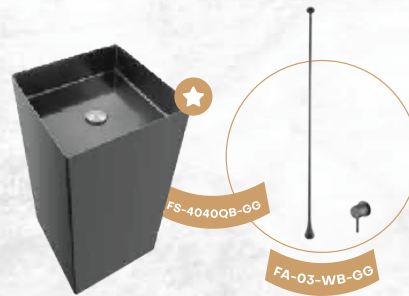

SQUARE WASH BASIN WITH FAUCET (SENSOR CONTROL)
CELLING BASIN MIXER WITH SENSOR CONTROL AND DECK TYPE CONTROL
HSN CODE: 73241000 | 84818090

Size: 396x396x830mm
Colour: Gun Gray
MRP: 66,000/-