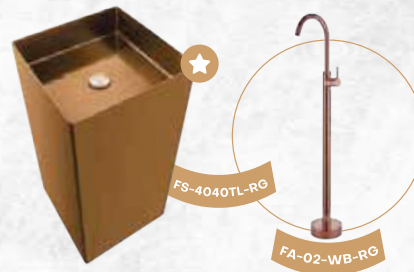

**SQUARE WASH BASIN WITH FAUCET (TABLE TOP)**  
FLOOR STANDING BASIN MIXER  
HSN CODE: 73241000 | 84818090

Size: 396x396x830mm  
Colour: Gun Black  
MRP: 45,100/-

**SQUARE WASH BASIN WITH FAUCET (TABLE TOP)**  
FLOOR STANDING BASIN MIXER  
HSN CODE: 73241000 | 84818090

Size: 396x396x830mm  
Colour: Gun Gray  
MRP: 45,100/-

**SQUARE WASH BASIN WITH FAUCET (TABLE TOP)**  
FLOOR STANDING BASIN MIXER  
HSN CODE: 73241000 | 84818090

Size: 396x396x830mm  
Colour: Gold  
MRP: 47,300/-