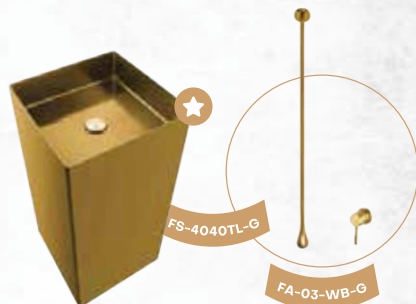

SQUARE WASH BASIN WITH FAUCET (SENSOR CONTROL)
CELLING BASIN MIXER WITH SENSOR CONTROL AND DECK TYPE CONTROL
HSN CODE: 73241000 | 84818090

Size: 396x396x830mm
Colour: Gold
MRP: 66,000/-