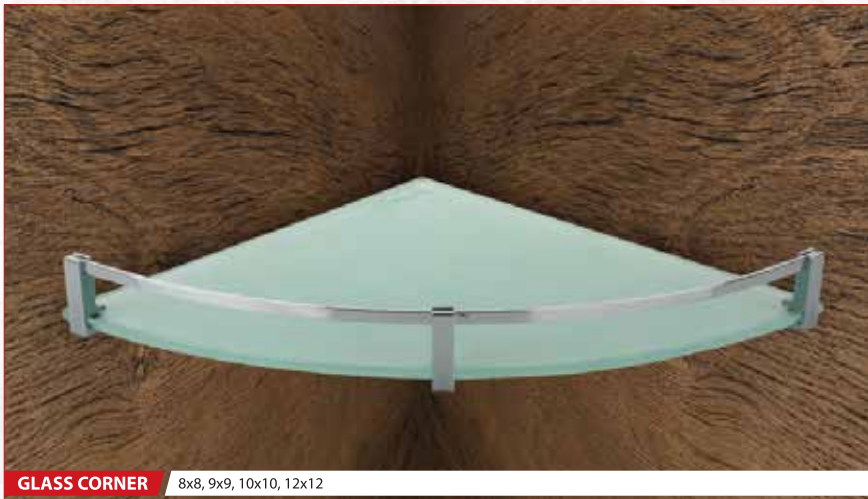

FBA-GLASS CORNER -
M.R.P. ₹ 1150.00 (8x8)
M.R.P. ₹ 1250.00 (9x9)
M.R.P. ₹ 1350.00 (10x10)
M.R.P. ₹ 1500.00 (12x12)

FBA GLASS SHELF -
M.R.P. ₹ 1350.00 (12x6)
M.R.P. ₹ 1450.00 (15x6)
M.R.P. ₹ 1600.00 (18x6)