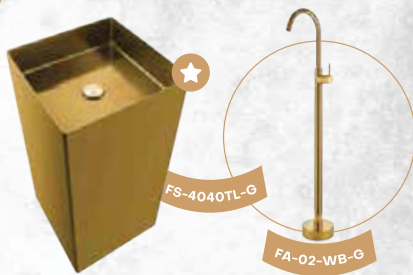

SQUARE WASH BASIN WITH FAUCET (TABLE TOP)
FLOOR STANDING BASIN MIXER
HSN CODE: 73241000 | 84818090

Size: 396x396x830mm
Colour: Gold
MRP: 47,300/-