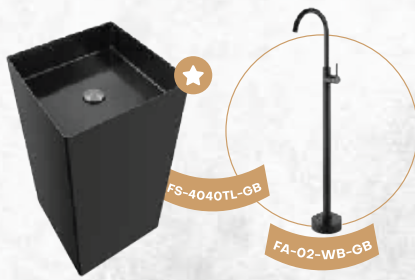

HSN CODE: 73241000

Size: 396x396x830mm  
Colour: Gold  
MRP: 36,600/-

**SQUARE  
WASH BASIN**

HSN CODE: 73241000

Size: 396x396x830mm  
Colour: Rose Gold  
MRP: 36,600/-

SQUARE STANDING WASH BASIN WITH FAUCET (TABLE TOP)

**SQUARE WASH BASIN WITH FAUCET (TABLE TOP)**  
FLOOR STANDING BASIN MIXER  
HSN CODE: 73241000 | 84818090

Size: 396x396x830mm  
Colour: Gun Black  
MRP: 45,100/-

**SQUARE WASH BASIN WITH FAUCET (TABLE TOP)**  
FLOOR STANDING BASIN MIXER  
HSN CODE: 73241000 | 84818090